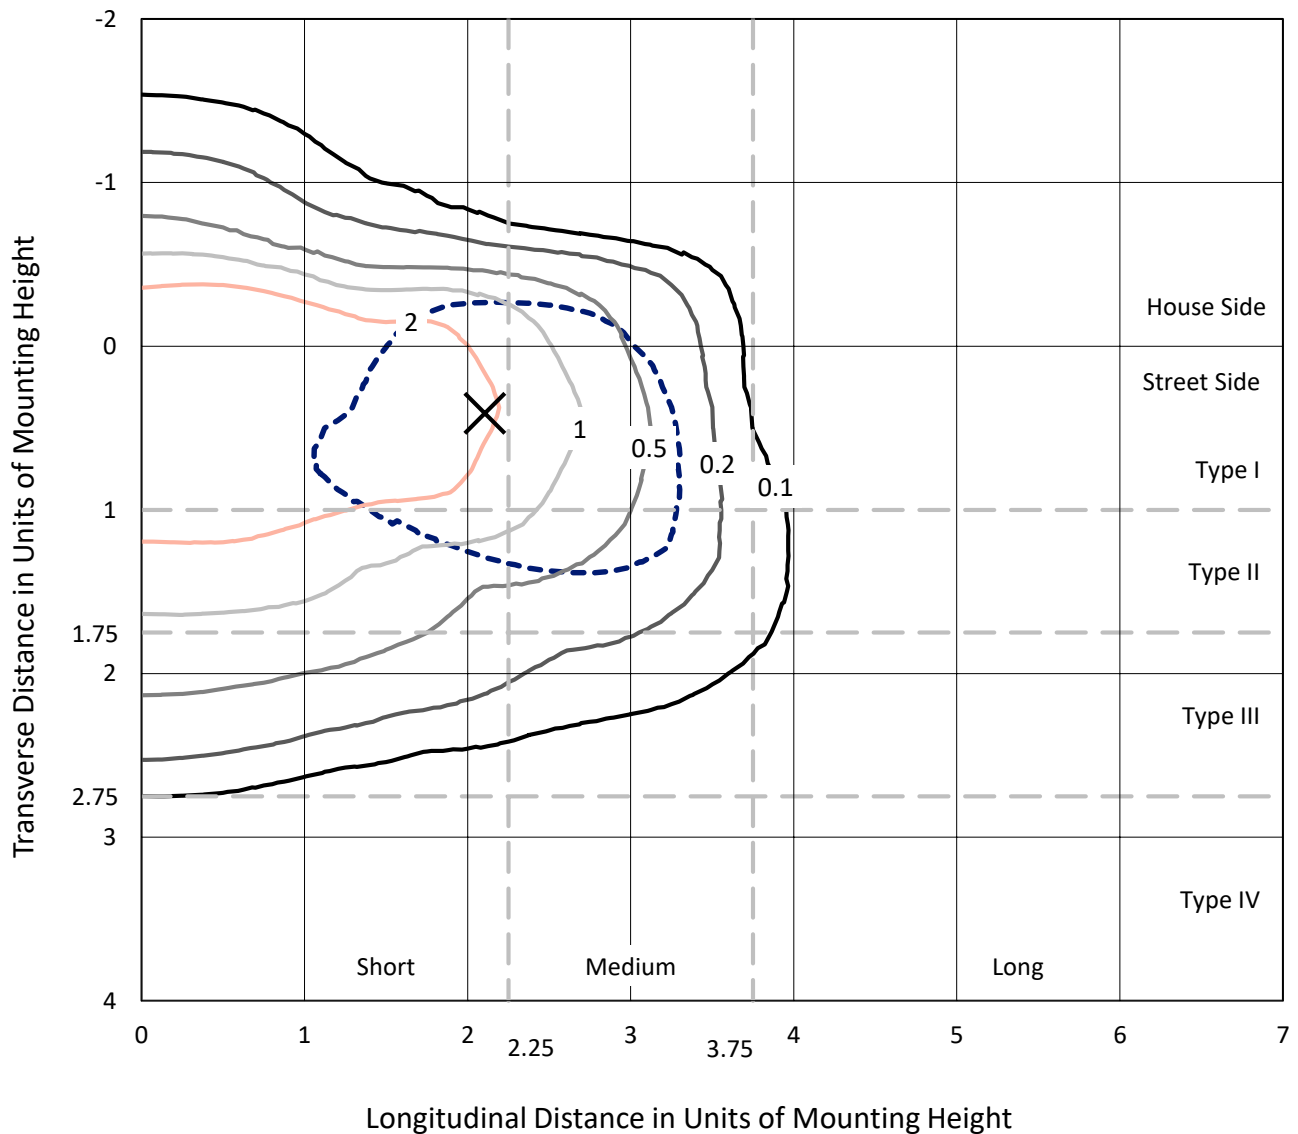

REPORT NUMBER: P177400

CATALOG NUMBER: VAL-E01-LED-E-U-GL2-7060

Iso-Footcandle Lines of Horizontal Illumination

✕ Max cd
- - - 1/2 Max cd

Based on 10 foot mounting height. Maximum calculated value = 4.2 fc
Type II - Short - Non-Cutoff