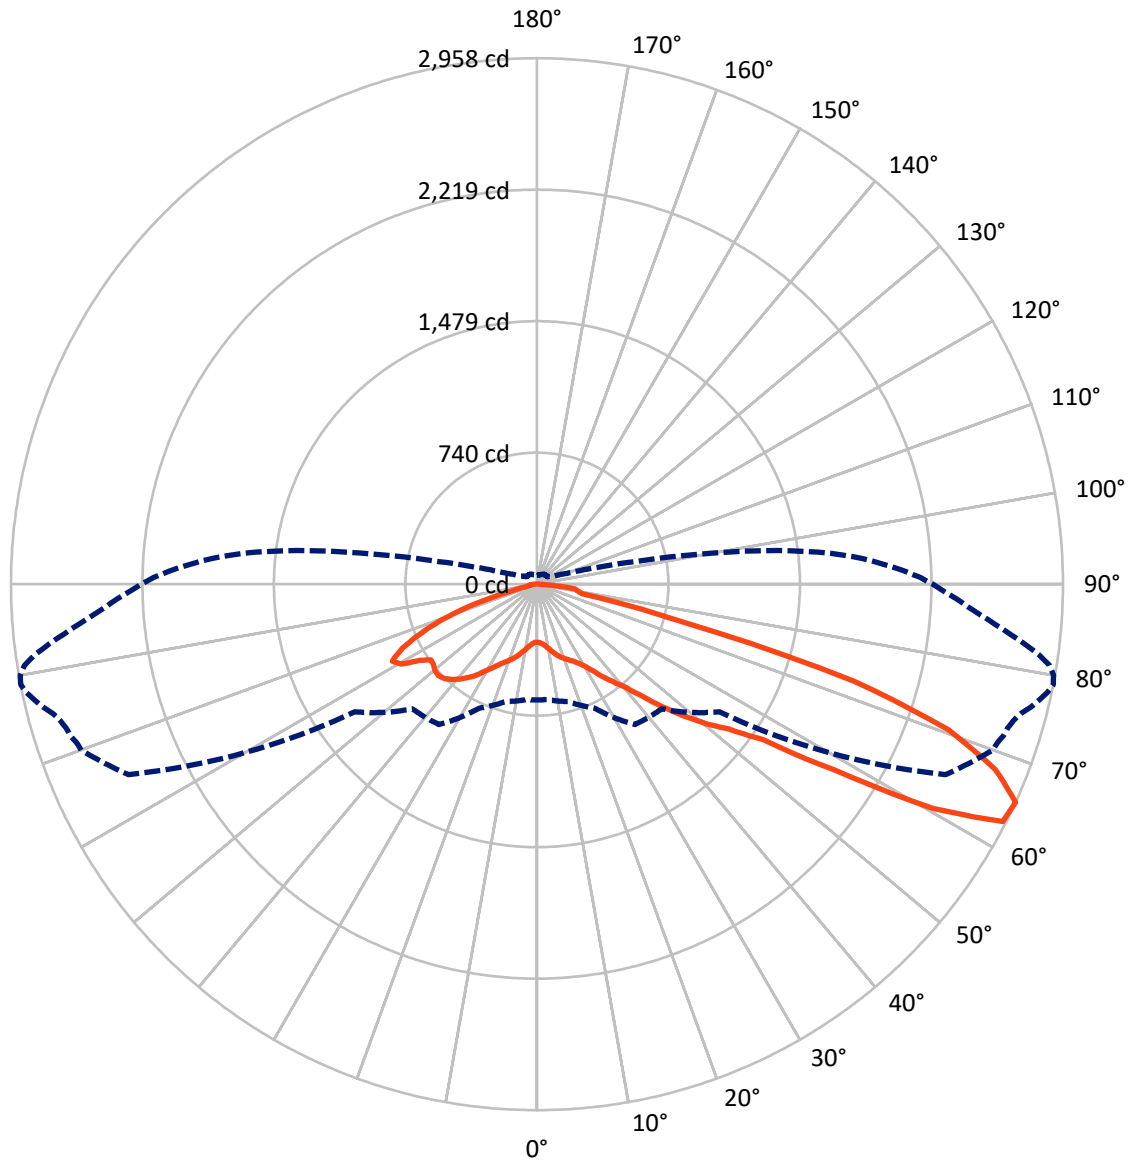

**Summary**

Lumens per Lamp: N/A  
Luminaire Lumens: 3004.4 lumens  
Efficiency: N/A  
Efficacy: 121.6 lumens/watt  
Luminous Opening: Rectangular w/ Sides (W: 0.17' x L: 1' x H: 0.1')  
IES Classification: Type II - Short - Non-Cutoff  
BUG Rating: B1 - U0 - G1

### Iso-Footcandle Lines of Horizontal Illumination

✕ Max cd  
 - - - 1/2 Max cd

Based on 10 foot mounting height. Maximum calculated value = 4.2 fc  
 Type II - Short - Non-Cutoff

REPORT NUMBER: P177400  
CATALOG NUMBER: VAL-E01-LED-E-U-GL2-7060

### Luminous Intensity Polar Plot

— Vertical Plane Through 79-Deg Lateral      - - - Horizontal Cone Through 65-Deg Vertical

REPORT NUMBER: P177400

CATALOG NUMBER: VAL-E01-LED-E-U-GL2-7060

**FLUX DISTRIBUTION:**